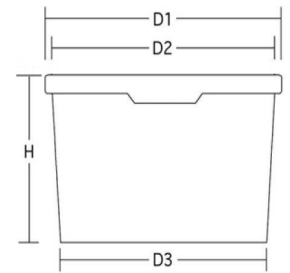

Technical data sheet bucket | JET 320 P - Jokey Euro Tainer Profi